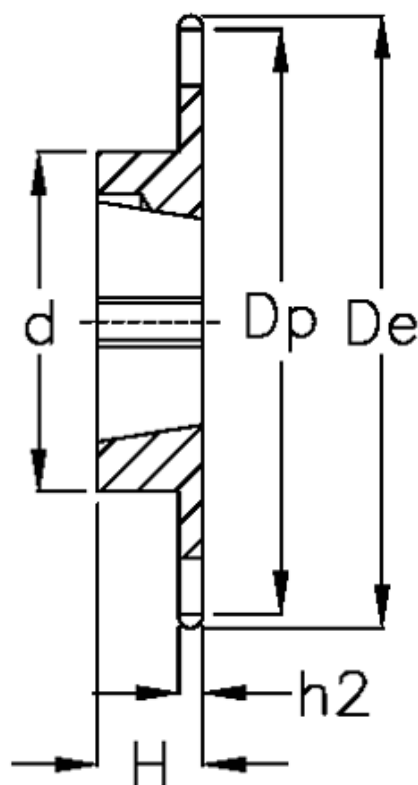

Article number: 616031006022

Description: Taperbored sprocket 10 B-1 Z=22 simplex
for bushing 1610

Measures

C	= 1.6
d	= 76
De	= 118
Dp	= 111.55
For bush	= 1610
For chain size	= 5/8" x 3/8"
For chain type	= 10 B-1
H	= 25

h1	= 9.1
Material	= Stål
Number of teeth	= 22